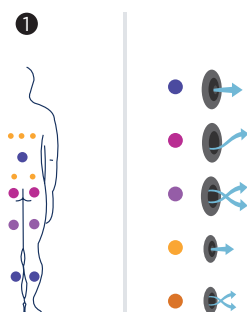

COMPACT POOL

The Compact Pool is the most spacious yet compact Swimspa or Private Swimming Pool available on the market. Measuring 400 x 230 cm, it offers a large bathing area and a complete vertical massage column.

Positions: 1 (↑)   Measures: 400 x 230 x 138

Optional