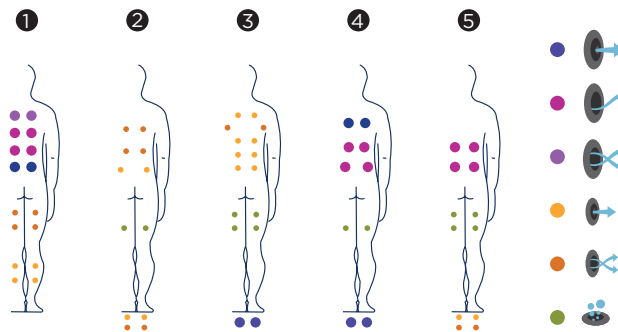

**Positions:** 5 (4 / 1 )

**Measures:** 216 x 216 x 90

Optional:

ref: 66031