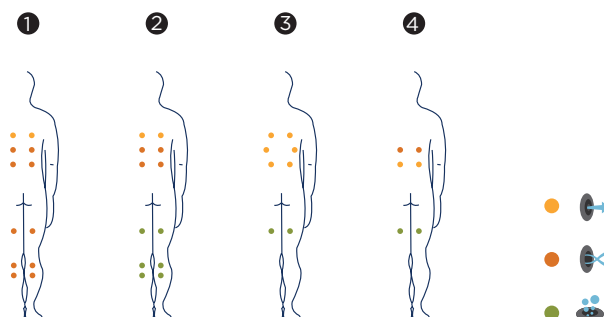

IBIZA

The impressive four-seater Ibiza spa has been designed to meet the needs of the most demanding users. Thanks to its overflow channel, it keeps the water at the same level at all times, no matter how many people are in it.

Easy to install, it is becoming a standard feature in hotels, beauty and relaxation centres, alternative therapy institutes, public areas in exclusive sports clubs, gyms, sophisticated sports centres and luxury housing estates. It can also be installed in homes for personal wellbeing and pleasure.

Positions: 4 (2 / 2)

Measures: 230 x 230 x 90