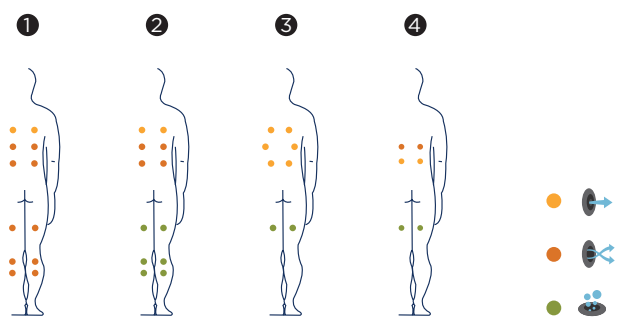

- SILENT PUMP
- ENERGY SAVING COVER
- relax IMPACT SYSTEM
- HIGH PERFORMANCE WATERCARE
- COLOUR SENSE
- ULTRAVIOLET TREATMENT
- DesignLine
- WOODERmax
- METALLIC (structure)
- BCN DESIGN

Optional:

- NORDIC INSULATION SYSTEM
- Ecospa
- WIFI Touch Panel
- Surround Bluetooth AUDIO