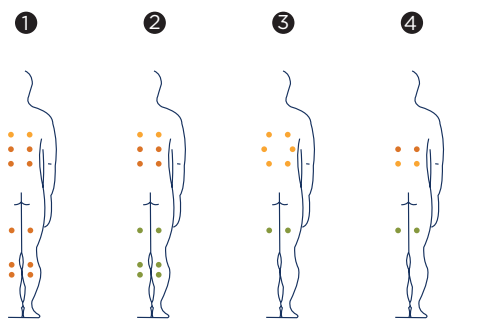

IBIZA

The impressive four-seater Ibiza spa has been designed to meet the needs of the most demanding users. Thanks to its overflow channel, it keeps the water at the same level at all times, no matter how many people are in it.

Easy to install, it is becoming a standard feature in hotels, beauty and relaxation centres, alternative therapy institutes, public areas in exclusive sports clubs, gyms, sophisticated sports centres and luxury housing estates. It can also be installed in homes for personal wellbeing and pleasure.

Positions: 4 (2 / 2)

Measures: 230 x 230 x 90