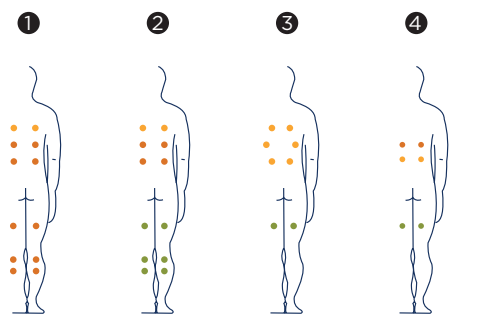

BARCELONA

The four-seater Barcelona spa has a sophisticated design, a full massage circuit and a multitude of premium finish details that make it a highly sought-after object of desire.

Its modern lines, with a square base and two loungers, will ensure that a couple that just wishes to kick back can do so in maximum comfort or tone up their muscles with the 28 jets and 10 air nozzles using the multiple massage circuits available.

Positions: 4 (2 / 2)

Measures: 230 x 230 x 90

Optional: