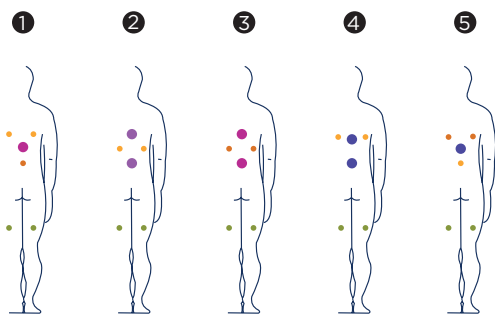

SUNDOWN

The main feature of the Sundown spa is that it is round. Able to seat five people, it has been designed to give a wide variety of massages.

Positions: 5 

Measures: Ø 205 x 90

clean water 

Optional: