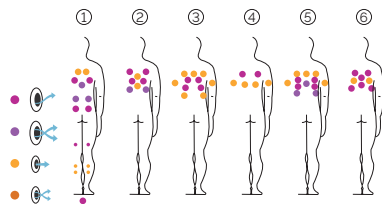

Soft

Evolution in its purest form.

CODE 70523

Ideal for 6 people

6 positions

1 loungers

5 seats

Measures: 216 x 216 x 90 cm

Water capacity (l): 980 liters

Weight: Empty 330 kg / Full 1.310 kg

7 colors

6 massages