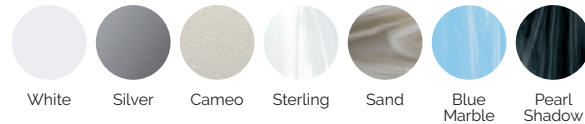

## SHELL FINISHES (ACRYLIC COLORS)