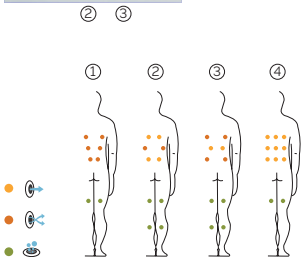

Cube

Luxury and elegance personified.

CODE 56541

Ideal for 4 people

5 positions

2 loungers

3 seats

Measures: 231 x 231 x 78 cm

Water capacity (l): 975 liters

Weight: Empty 450 kg / Full 1.425 kg

6 colors

4 massages