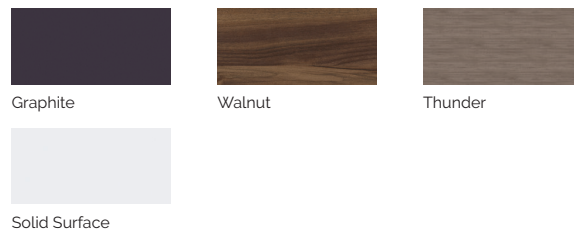

6 colors

4 massages

SHELL FINISHES (ACRYLIC COLORS)

FURNITURE FINISHES (OUTDOOR CABINET)

EXCLUSIVE LINE

EN

AQUAVIA SPA

TECHNICAL SPECIFICATIONS