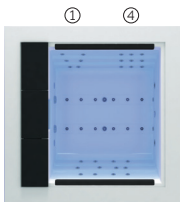

Cube

Luxury and elegance personified.

CODE 56541

Ideal for 4 people

5 positions

2 loungers

3 seats

Measures: 231 x 231 x 78 cm

Water capacity (l): 975 liters

Weight: Empty 450 kg / Full 1.425 kg

6 colors

4 massages