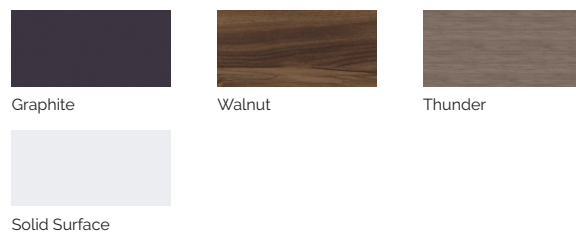

TYPE REVÊTEMENT MEUBLE EXTÉRIEUR

EXCLUSIVE LINE

FR

AQUAVIA SPA

CARACTÉRISTIQUES TECHNIQUES

PRESTATIONS	
Total Points de Massage	39
Jets massage	27
Buse air	12
Jets / Buses en acier inoxydable	Équipement en série
Appui-tête	2
Touch Panel	Équipement en série
Ultraviolet Treatment UV	Équipement en série
Structure Métal	Équipement en série
Base ABS	Équipement en série
Energy Saving Cover	Équipement en série
EcoSpa	Équipement en série
Nordic Insulation System	Option
Blue Connect Plus	Option
FINITIONS	
Colour Sense	5 LED + Accessoires éclairés
Pure Line Lighting	Équipement en série
Surround Bluetooth Audio	Option
Meuble Woodermax	Non disponible
Aromatherapy	Équipement en série
Barre Inoxydable	Non disponible
Wifi Spa Control	Option
Sans habillage	Non disponible
POMPES DE MASSAGE	
Massage d'eau	1800 W / 2,5 CV
Relax Impact Pump	1150 W
FILTRATION ET CHAUFFAGE	
Pompe de recirculation	200 W
Chauffage d'eau	3.000 W
Type de filtre	Cartouche
COURANT ÉLECTRIQUE	
Puissance maximale to 230 V (LOW/AMP)	3.400 W / 14,6 A
Tension	230 V / 400 V III